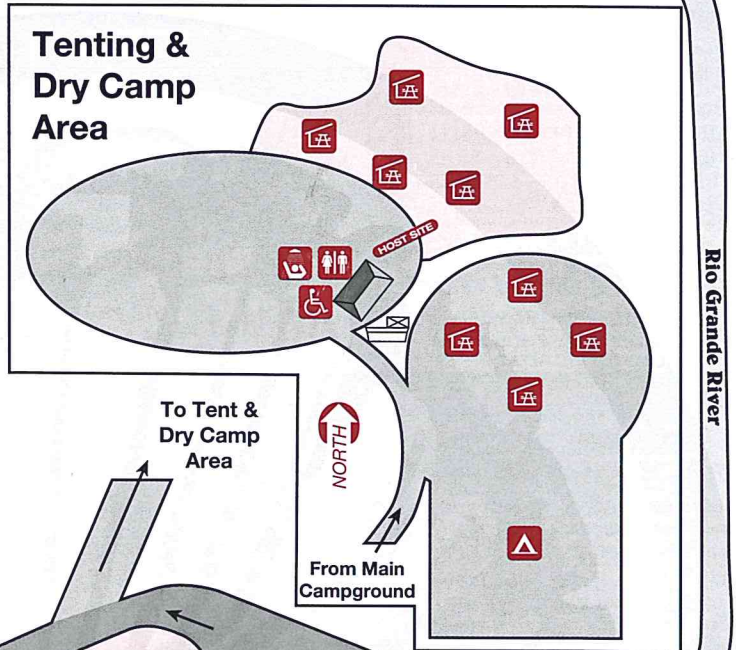

# CORONADO CAMPGROUND

Bernalillo, NM

"The City of Coronado"  
 106 Monument Rd. • Bernalillo 87004  
 Sandoval County

### LEGEND

- Shelter Site
- Restrooms
- Showers
- Handicap
- Shelters
- Dumpster
- Dump Station
- Trail
- Gravel
- Pavement

### SITE INFO

- Shelter
- 50A - 1-6
- 30A - 7-23, A - D
- Elec.
- Only - A,C,D
- 6,10,19

**NO SITES HAVE SEWER HOOKUP**

**SPEED LIMIT**  
**10**  
 MPH  
 WATCH FOR CHILDREN

All Rights Reserved ©