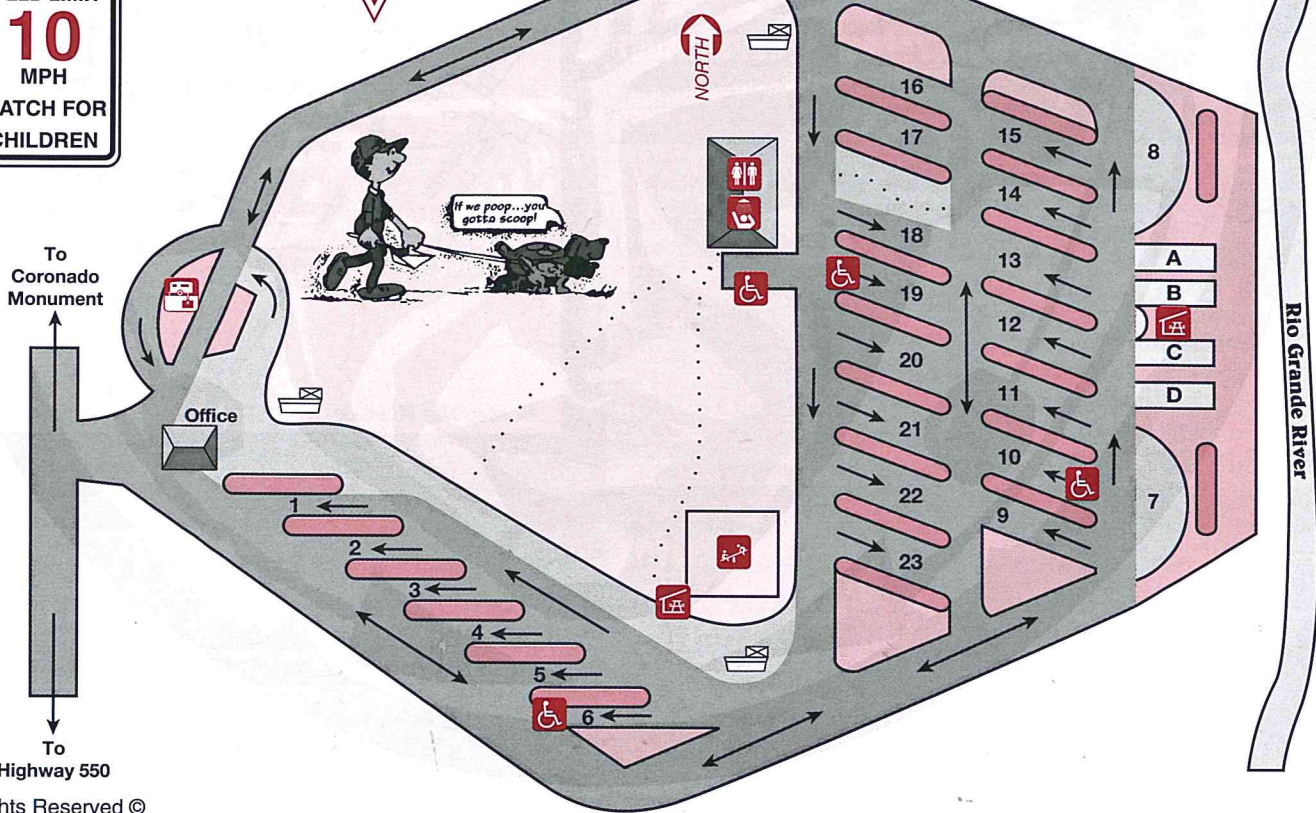

# CORONADO CAMPGROUND

Bernalillo, NM

"The City of Coronado"  
 106 Monument Rd. • Bernalillo 87004  
 Sandoval County

### LEGEND

- Shelter Site
- Restrooms
- Showers
- Handicap
- Shelters
- Dumpster
- Dump Station
- Trail
- Gravel
- Pavement

### SITE INFO

- Shelter
- 50A - 1-6
- 30A - 7-23, A - D
- Elec.
- Only - A,C,D
- 6,10,19

**NO SITES HAVE SEWER HOOKUP**

**SPEED LIMIT**  
**10**  
 MPH  
 WATCH FOR CHILDREN

All Rights Reserved ©